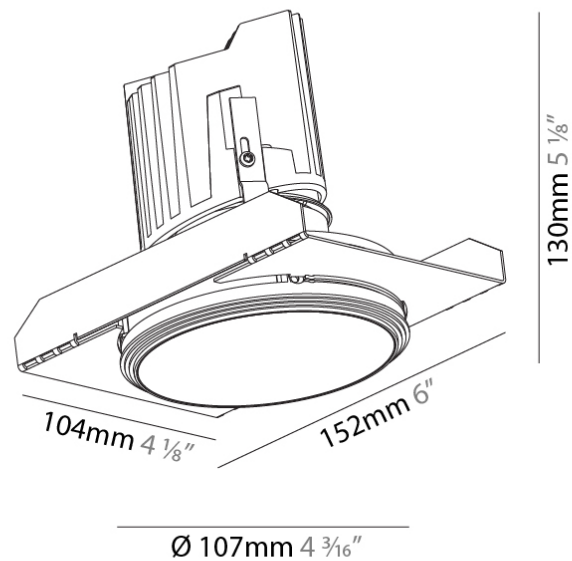

ELECTRICAL

Lamp Type: LED (Zhaga Standard)
Input Wattage (W): 13
Total Output Wattage (W): 11.8
Dimming: Tri-Mode (Non-Dimming and Phase Dimming (120Vac only) and 0-10V Dimming)
Driver Included: No
Driver Location: Recessed Housing
Driver Type: Constant Current - Universal
Driver Class: Class 2
Housing: See components
Input Voltage (V): 120 - 277
Constant Current (MA): 350

LED

Number of LEDs: 1
Color Temperature (°K): 2700 / 3000 / 3500 / 4000
Max. Delivered Lumen (lm): 876 / 909 / 955 / 974
Nominal Lumen (lm): 1304 / 1352 / 1421 / 1450
CRI: >90 CRI
Efficiency (%): 87.9 / 88.4 / 87.9
Lamp Life (hrs): 50000
Upon Request: RGB-W Tunable White Special Color Temperature Special LED

OPTICAL

Reflector°: 18 / 42 / 60
Optic°: Lens Pack - No Lens / Linear Spread Lens / Honeycomb / Spread Lens
Upon Request: Special Beam Angles

RATINGS AND CERTIFICATIONS

382, F 416-247-9319, www.zaneen.com

Created by Zaneen Lighting for North American Standards at the end of the existing Model #. For assistance on 'custom' specifications, contact zteam@zaneen.com. In a constant effort to supply the best product, we reserve the right to change specifications or materials without notice. The most recent specification sheets are found at zaneen.com

IP rating: IP20