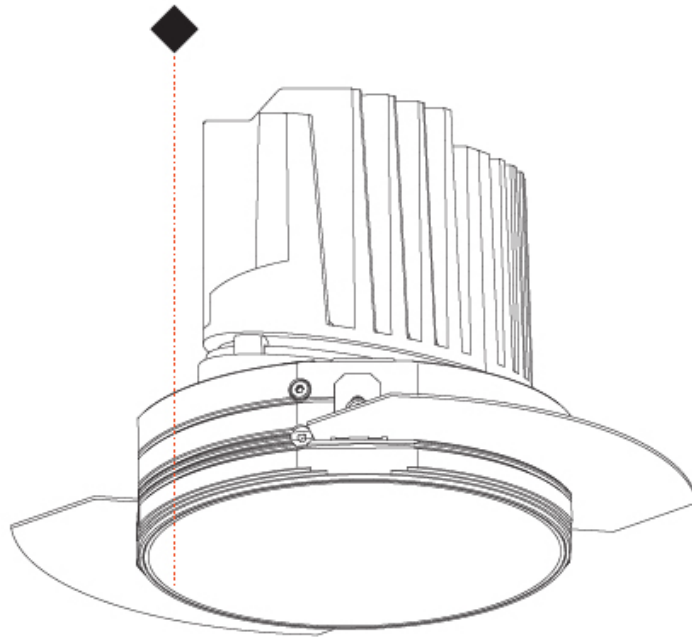

BIONIQ ROUND DEEP TRIMLESS

A35197-

PROJECT

TYPE

SPECIFIER

QUANTITY

DATE

A