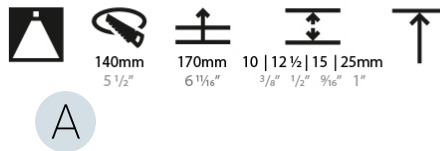

ELECTRICAL

Lamp Type: LED (Zhaga Standard)
Input Wattage (W): 13.2 / 16.5
Total Output Wattage (W): 12.1 / 14.7
Dimming: Tri-Mode (Non-Dimming and Phase Dimming (120Vac only) and 0-10V Dimming)
Driver Included: No
Driver Location: Recessed Housing
Driver Type: Constant Current - Universal
Driver Class: Class 2
Housing: See components
Input Voltage (V): 120 - 277
Constant Current (MA): 350

LED

Number of LEDs: 1
Color Temperature (°K): 2700 / 3000 / 3500 / 4000
Max. Delivered Lumen (lm): 814 / 877 / 911 / 930
Nominal Lumen (lm): 1246 / 1342 / 1396 / 1424
CRI: >90 CRI
Efficiency (%): 90.5
Lamp Life (hrs): 50000
Upon Request: RGB-W Tunable White Special Color Temperature Special LED

OPTICAL

Reflector°: 10
Optic°: Lens Pack - No Lens / Linear Spread Lens / Honeycomb / Spread Lens
Upon Request: Special Beam Angles

RATINGS AND CERTIFICATIONS

382, F 416-247-9319, www.zaneen.com

Created by Interchange for North American Standards at the end of the existing Model #. For assistance on 'custom' specifications, contact zteam@zaneen.com. In a constant effort to supply the best product, we reserve the right to change specifications or materials without notice. The most recent specification sheets are found at zaneen.com

IP rating: IP20