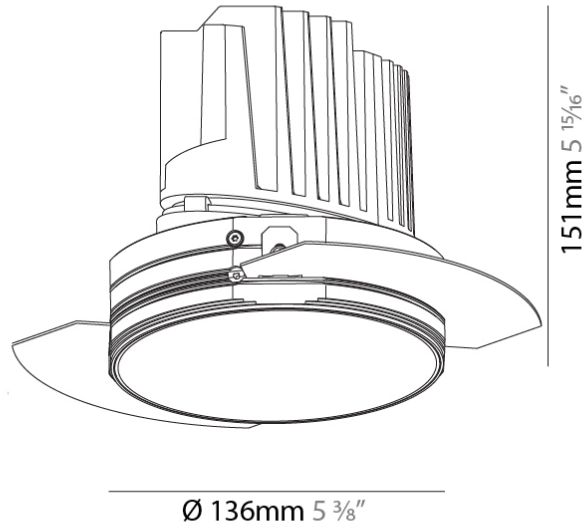

ELECTRICAL

Lamp Type: LED (Zhaga Standard)
Input Wattage (W): 28
Total Output Wattage (W): 26.4
Dimming: Tri-Mode (Non-Dimming and Phase Dimming (120Vac only) and 0-10V Dimming)
Driver Included: No
Driver Location: Recessed Housing
Driver Type: Constant Current - Universal
Driver Class: Class 2
Housing: See components
Input Voltage (V): 120 - 277
Constant Current (MA): 700

LED

Number of LEDs: 1
Color Temperature (°K): 2700 / 3000 / 3500 / 4000
Max. Delivered Lumen (lm): 2156 / 2244 / 2377 / 2425
Nominal Lumen (lm): 2909 / 3028 / 3208 / 2373
CRI: >90 CRI
Lamp Life (hrs): 50000
Upon Request: RGB-W Tunable White Special Color Temperature Special LED

OPTICAL

Reflector°: 18 / 34
Optic°: Lens Pack - No Lens / Linear Spread Lens / Honeycomb / Spread Lens
Adjustability: Fixed
Upon Request: Special Beam Angles

RATINGS AND CERTIFICATIONS

382, F 416-247-9319, www.zaneen.com
Certified by Intertek for North American standards at the end of the existing Model #. For assistance on 'custom' specifications, contact zteam@zaneen.com.
In a constant effort to supply the best product, we reserve the right to change specifications or materials without notice. The most recent specification sheets are found at zaneen.com
IP rating: IP20