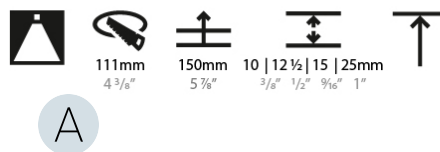

ELECTRICAL

Lamp Type: LED (Zhaga Standard)
Input Wattage (W): 13
Total Output Wattage (W): 11.8
Dimming: Tri-Mode (Non-Dimming and Phase Dimming (120Vac only) and 0-10V Dimming)
Driver Included: No
Driver Location: Recessed Housing
Driver Type: Constant Current - Universal
Driver Class: Class 2
Housing: See components
Input Voltage (V): 120 - 277
Constant Current (MA): 350

LED

Number of LEDs: 1
Color Temperature (°K): 2700 / 3000 / 3500 / 4000
Max. Delivered Lumen (lm): 876 / 909 / 955 / 974
Nominal Lumen (lm): 1304 / 1352 / 1421 / 1450
CRI: >90 CRI
Efficiency (%): 87.9 / 88.4 / 87.9
Lamp Life (hrs): 50000
Upon Request: RGB-W Tunable White Special Color Temperature Special LED

OPTICAL

Reflector°: 18 / 42 / 60
Optic°: Lens Pack - No Lens / Linear Spread Lens / Honeycomb / Spread Lens
Upon Request: Special Beam Angles

RATINGS AND CERTIFICATIONS

382, F 416-247-9319, www.zaneen.com

Created by Zaneen Lighting for North American Standards at the end of the existing Model #. For assistance on 'custom' specifications, contact zteam@zaneen.com. In a constant effort to supply the best product, we reserve the right to change specifications or materials without notice. The most recent specification sheets are found at zaneen.com

IP rating: IP20