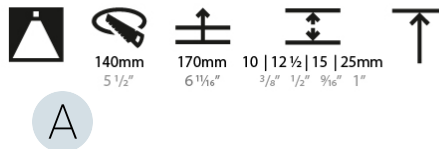

ELECTRICAL

Lamp Type: LED (Zhaga Standard)
Input Wattage (W): 28
Total Output Wattage (W): 26.4
Dimming: Tri-Mode (Non-Dimming and Phase Dimming (120Vac only) and 0-10V Dimming)
Driver Included: No
Driver Location: Recessed Housing
Driver Type: Constant Current - Universal
Driver Class: Class 2
Housing: See components
Input Voltage (V): 120 - 277
Constant Current (MA): 700

LED

Number of LEDs: 1
Color Temperature (°K): 2700 / 3000 / 3500 / 4000
Max. Delivered Lumen (lm): 2156 / 2244 / 2377 / 2425
Nominal Lumen (lm): 2909 / 3028 / 3208 / 2373
CRI: >90 CRI
Lamp Life (hrs): 50000
Upon Request: RGB-W Tunable White Special Color Temperature Special LED

OPTICAL

Reflector°: 18 / 34
Optic°: Lens Pack - No Lens / Linear Spread Lens / Honeycomb / Spread Lens
Adjustability: Fixed
Upon Request: Special Beam Angles

RATINGS AND CERTIFICATIONS

382, F 416-247-9319, www.zaneen.com
Certified by Intertek for North American standards at the end of the existing Model #. For assistance on 'custom' specifications, contact zteam@zaneen.com.
In a constant effort to supply the best product, we reserve the right to change specifications or materials without notice. The most recent specification sheets are found at zaneen.com
IP rating: IP20